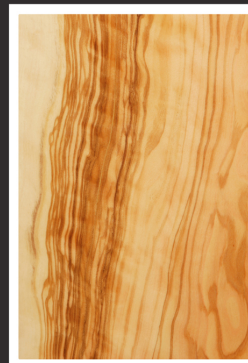

AUDIO NOTE (UK) HIGH GLOSS LOUDSPEAKER VENEERS

MAKASSAR

WALNUT

PALISANDER

**INDIAN
ROSEWOOD**

CHERRY

OLIVE

APPLE

**MADRONE
BURL**

POPLAR BURL

BIRCH BURL

**CANADIAN
MAPLE**

CURLY MAPLE

**BIRDS EYE
MAPLE**